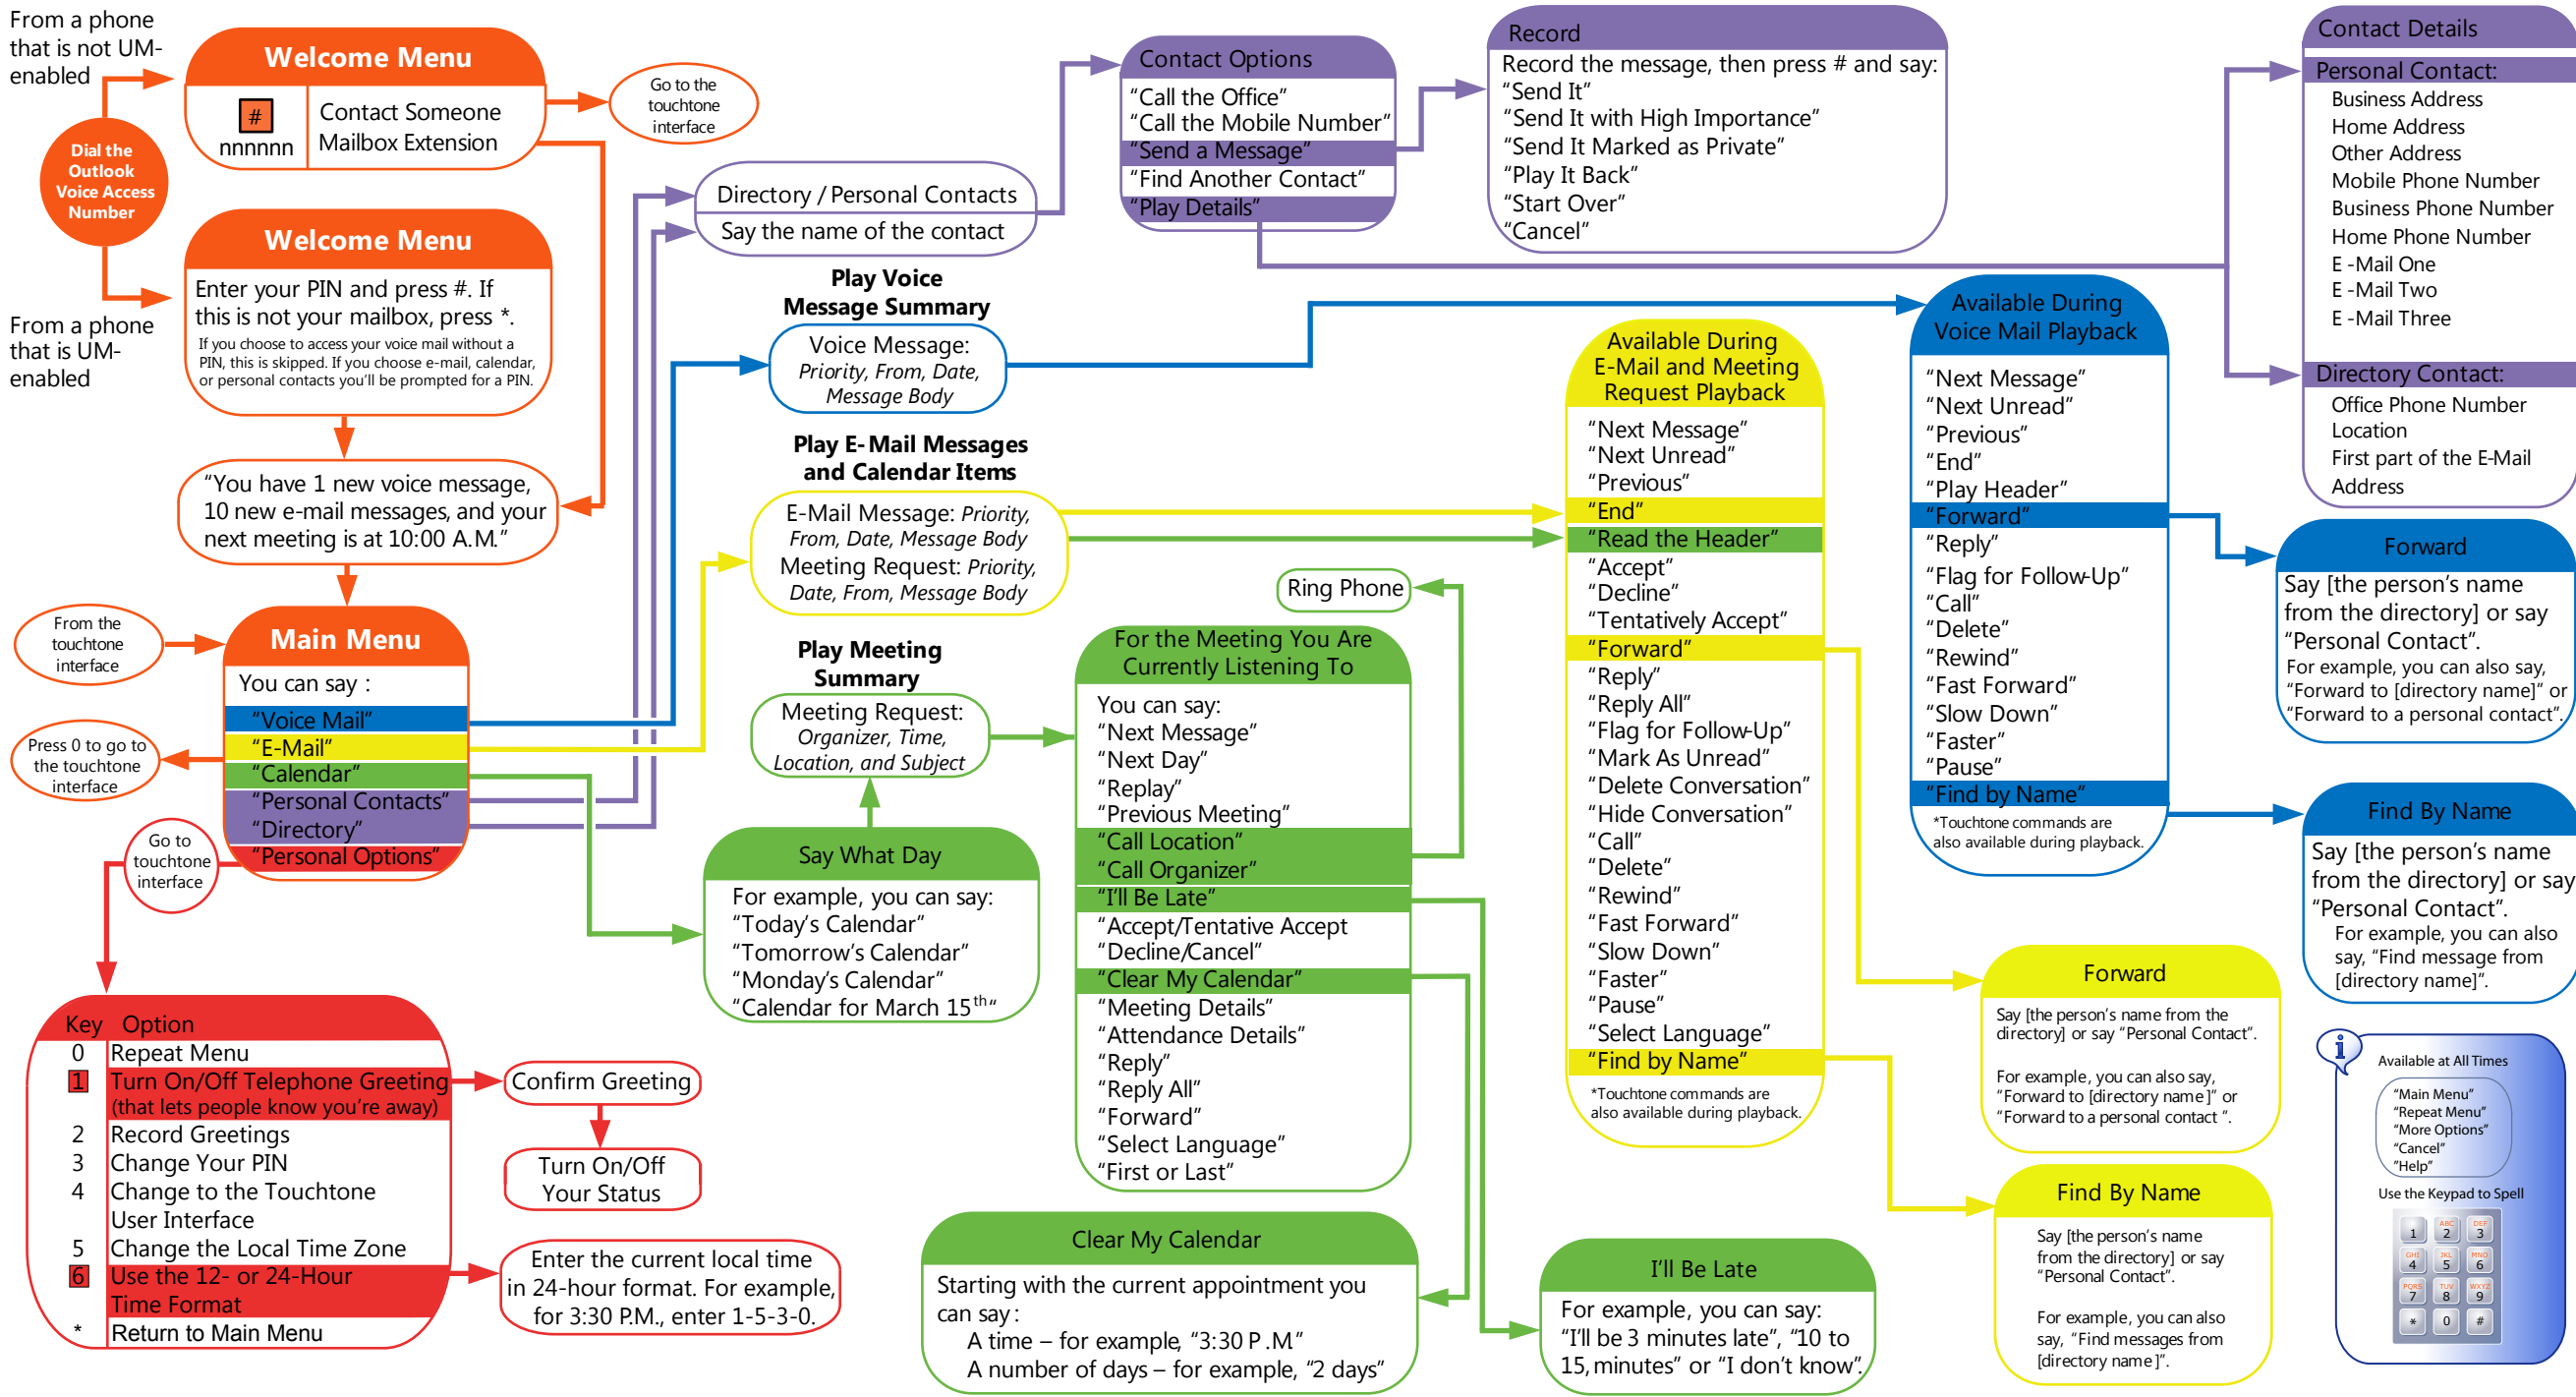

Quick Start Guide for Outlook Voice Access

Touchtone User Interface

Quick Start Guide for Outlook Voice Access

Voice User Interface